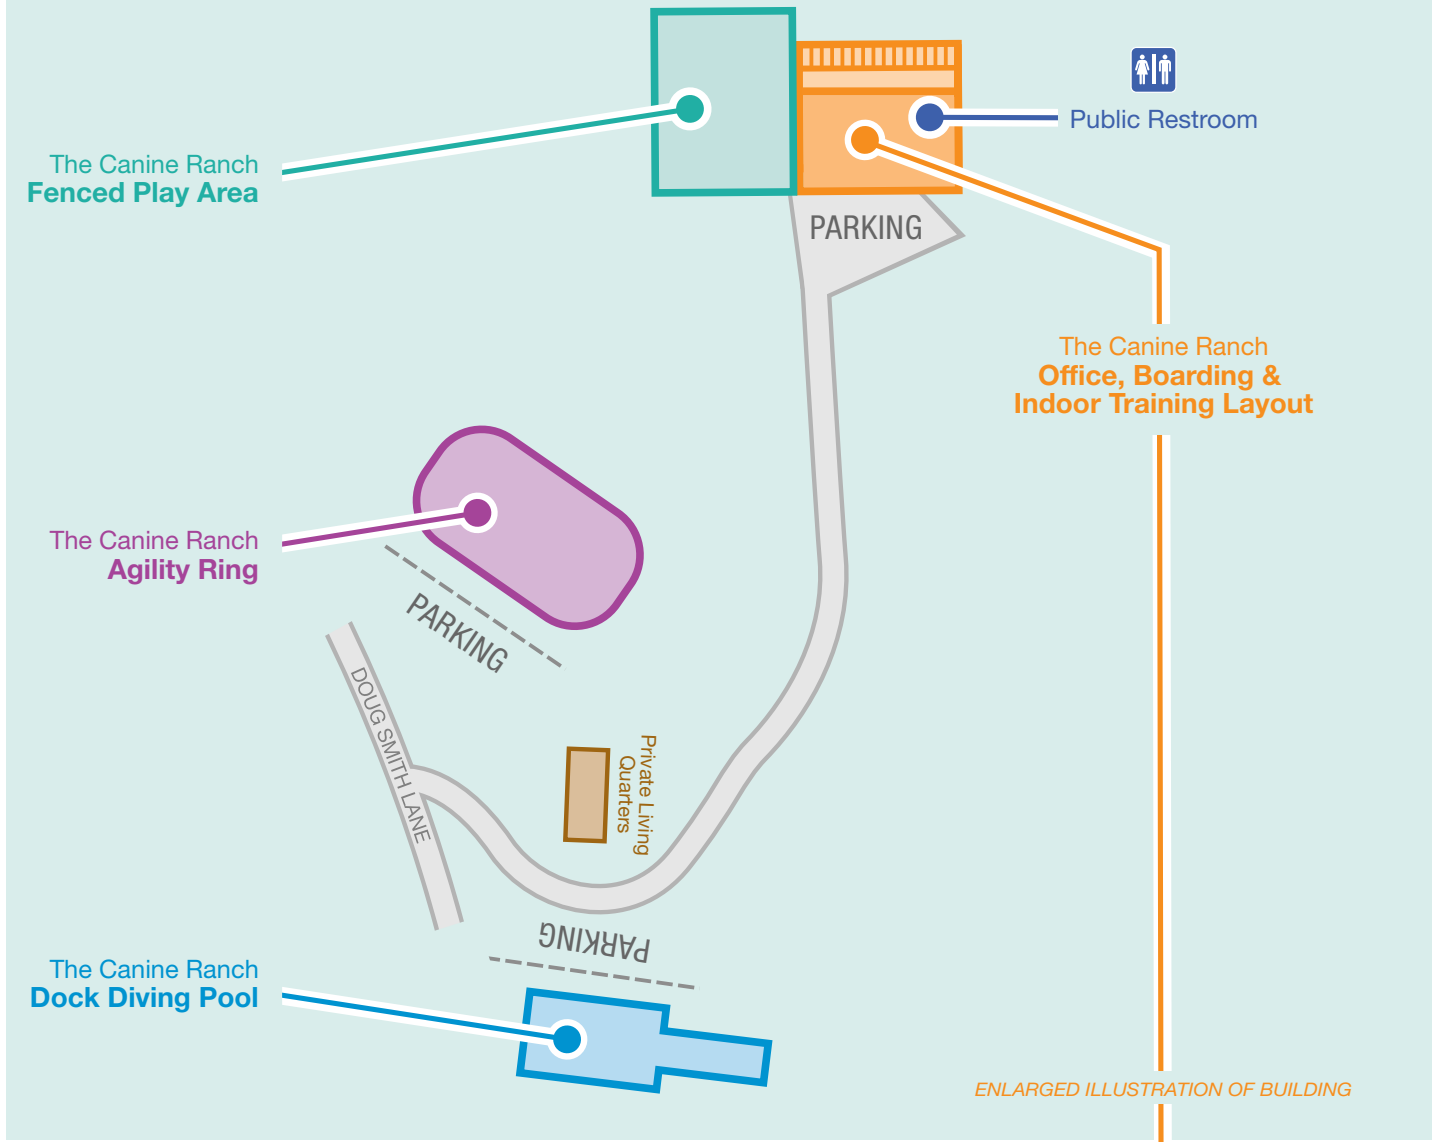

The Canine Ranch Facility Map

The Canine Ranch
 165 Doug Smith Lane
 Canton, GA 30114

Phone: 678-493-8040
 Email: stay@thecanineranch.com

www.thecanineranch.com